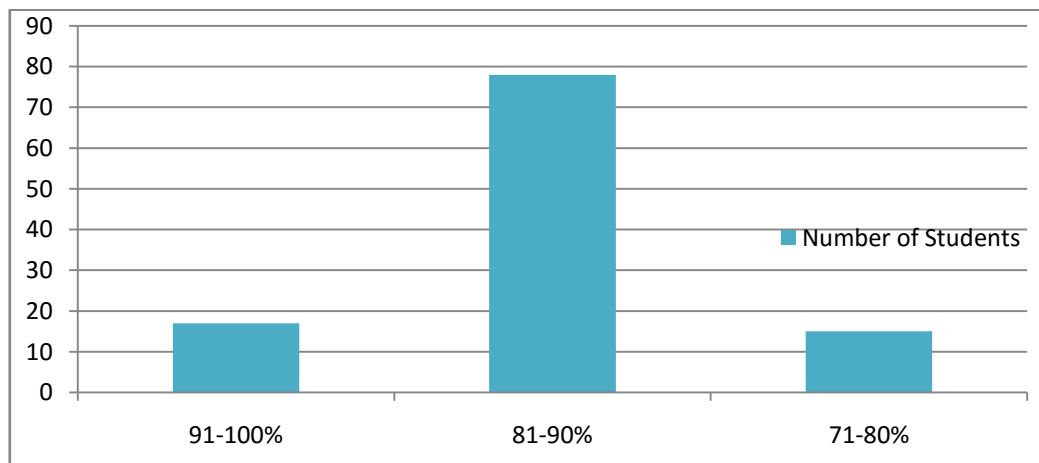

Gitarattan Institute of Advanced Studies & Training

CONSOLIDATED RESULT SUMMARY

D.El.Ed 2019-2021

Total Number of Students Appeared - 95

	1st Position	Aditi – 90.48%
Highest Percentage	2nd Position	Shelli Chauhan - 90.17%
	3rd Position	Daisy Sharma - 89.48%
Lowest percentage		70.09%
Above 90%		2 Students
Above 80%		77 Students
Above 70%		15 Students
Re- Appear		01 Student

**RESULT
SUMMARY
SUBJECT
WISE &
YEAR WISE**

D.El.Ed 1st Year

Total Number of Students Appeared –95

Highest Percentage	1st Position	Diksha – 93.39%
	2nd Position	Ketki Sawhney 93.13%
Lowest percentage	3rd Position	Shelli Chauhan – 92.96%
		82.96%
Above 90%	17 Students	
Above 80%	78 Students	